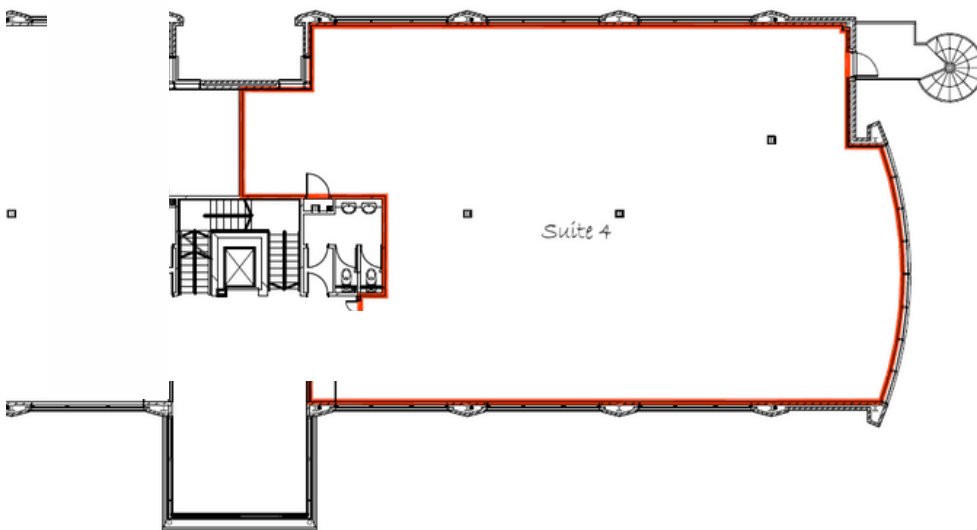

# FLOOR PLANS

Ground Floor, Suite 2  
2,890 sq ft | 268.48 sq m

First Floor, Suite 4  
3,304 sq ft | 306.95 sq m

OWNED AND MANAGED BY:

**SORBON**  
ESTATES