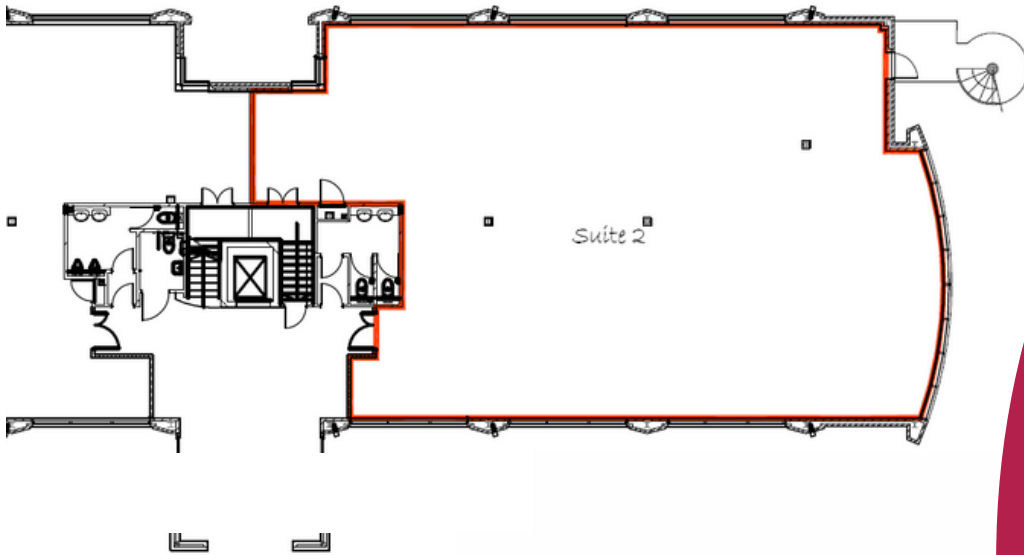

# FLOOR PLANS

Ground Floor, Suite 2  
2,890 sq ft | 268.48 sq m

First Floor, Suite 4  
3,304 sq ft | 306.95 sq m

OWNED AND MANAGED BY:

**SORBON**  
ESTATES