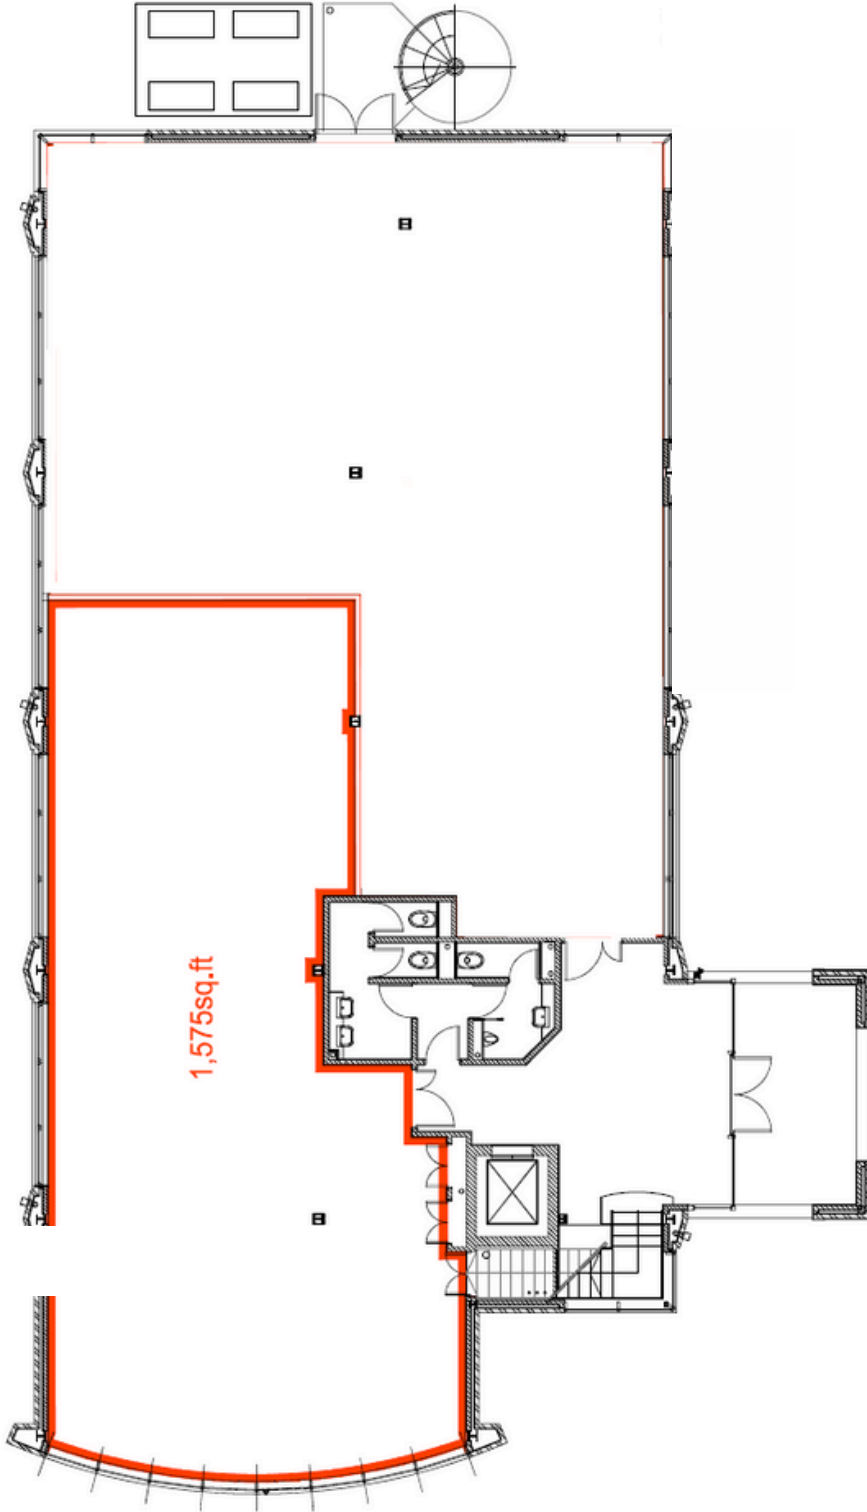

FLOOR PLANS

Ground Floor 1,575 sq ft | 146.32 sq m

OWNED AND MANAGED BY:

SORBON
ESTATES