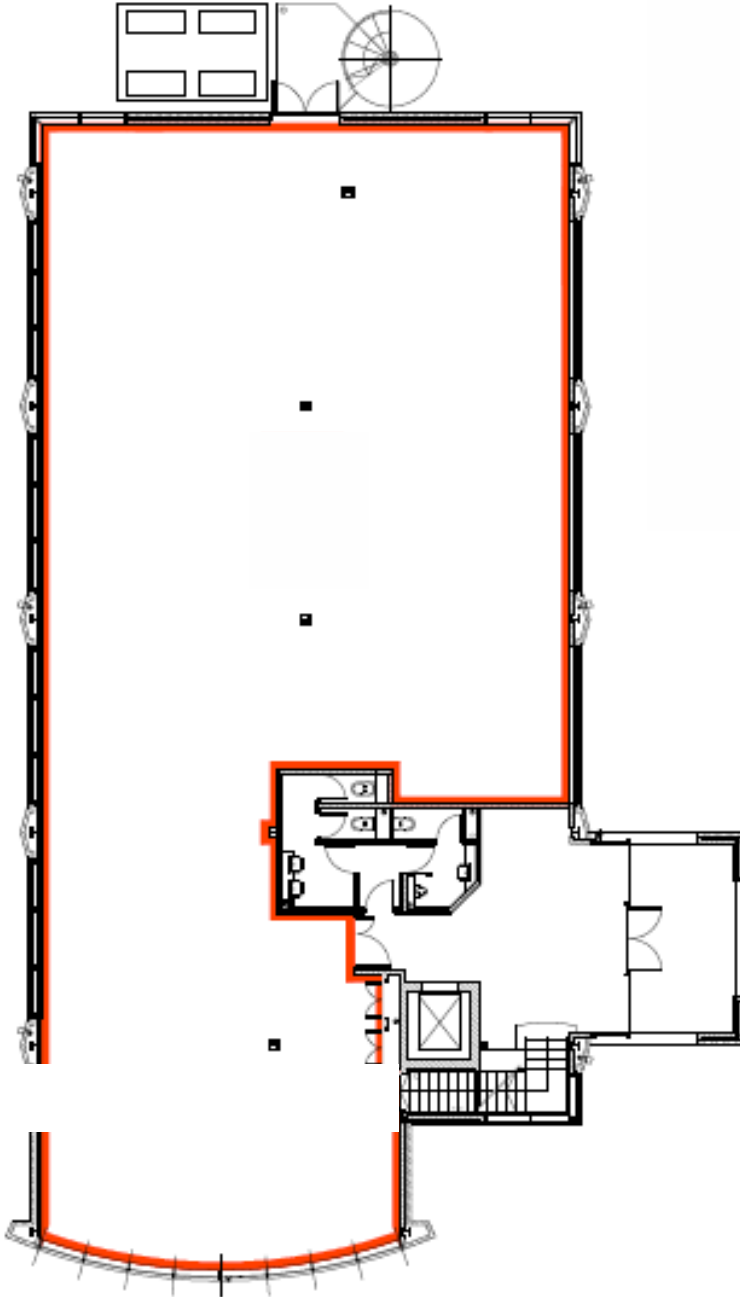

FLOOR PLANS

Ground Floor 3,496 sq ft | 325 sq m

OWNED AND MANAGED BY:

SORBON
ESTATES