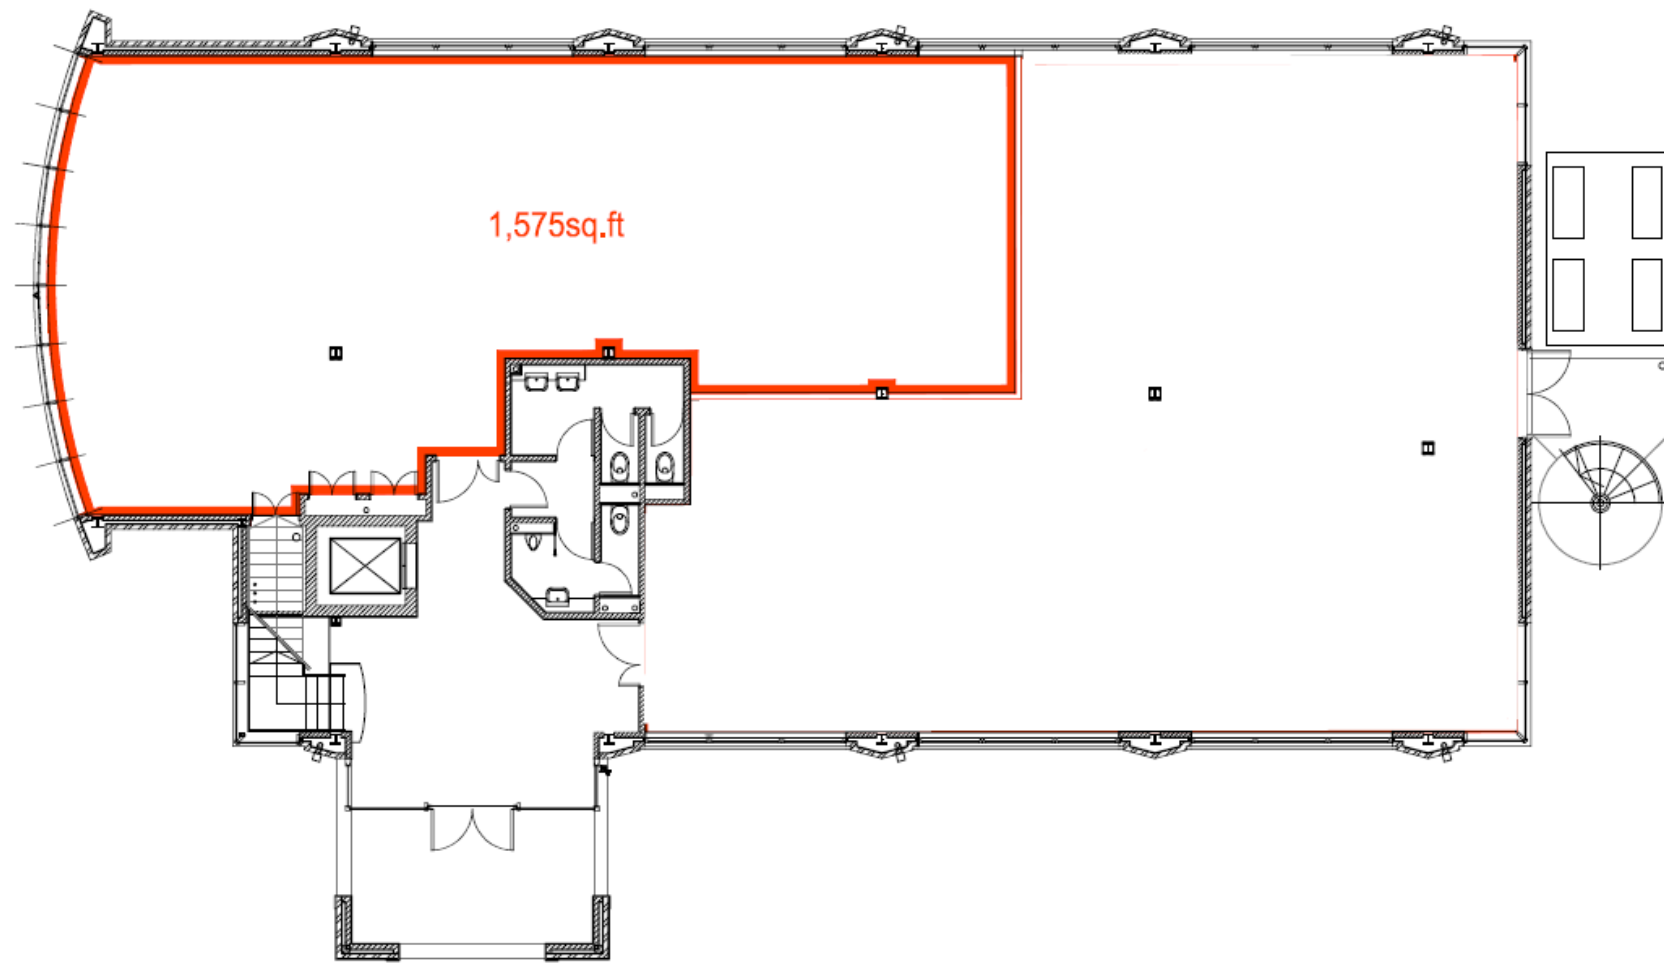

OFFICE SUITE TO LET

FINAL
SUITE
AVAILABLE

OAKWOOD

GROVE PARK BUSINESS ESTATE
WHITE WALTHAM
MAIDENHEAD
SL6 3LW

GROUND FLOOR

1,575 SQ FT

(146.32 SQ M)

GROUND FLOOR

Rent: POA

Oakwood's ground floor suite totals 1,575 sq. ft. of high quality, flexible space.

The building benefits from male and female toilets and substantial parking provision.

SPECIFICS

The accommodation offers a high quality specification including the following:

Dedicated male and female WCs

8 person passenger lift

Self-contained

LED Lighting

Ample parking spaces

Air conditioning

Cat V cabling

Estate CCTV

Full access raised floor

Suspended tile ceiling

EPC rating 59C

CAR

3.3 MILES TO J8/9 OF M4

Close to the M4 for easy access to the M25, London and the South West.

TRAIN

3.4 MILES TO MAIDENHEAD TRAIN STATION