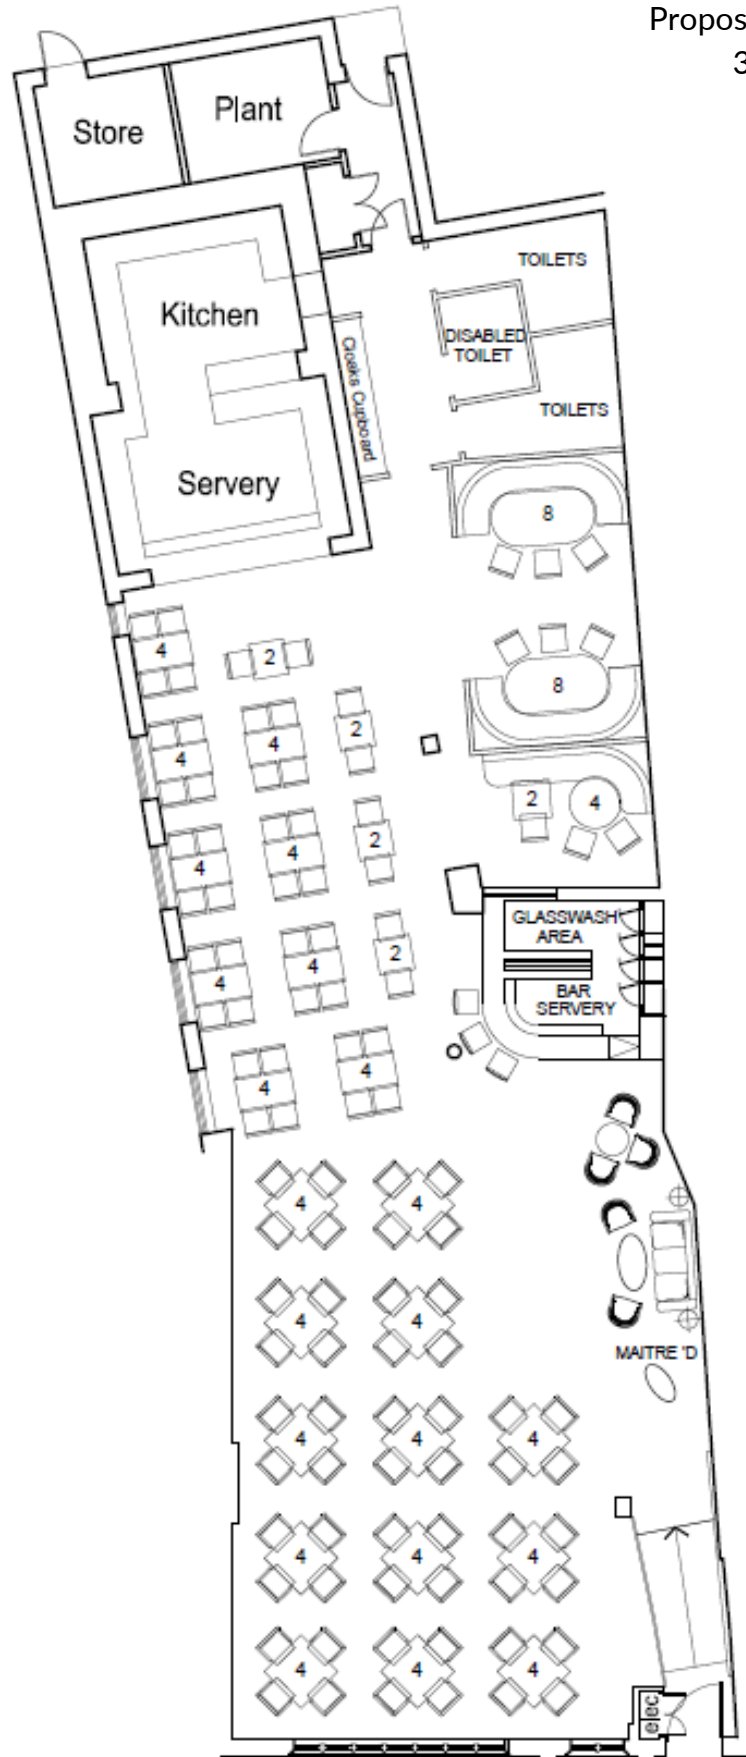

# FLOOR PLAN

Existing Ground Floor Plan  
3,563 sq ft | 331 sq m

OWNED AND MANAGED BY:

**SORBON**  
ESTATES

# FLOOR PLAN

Proposed Ground Floor Plan  
3,563 sq ft | 331 sq m

OWNED AND MANAGED BY:

**SORBON**  
ESTATES