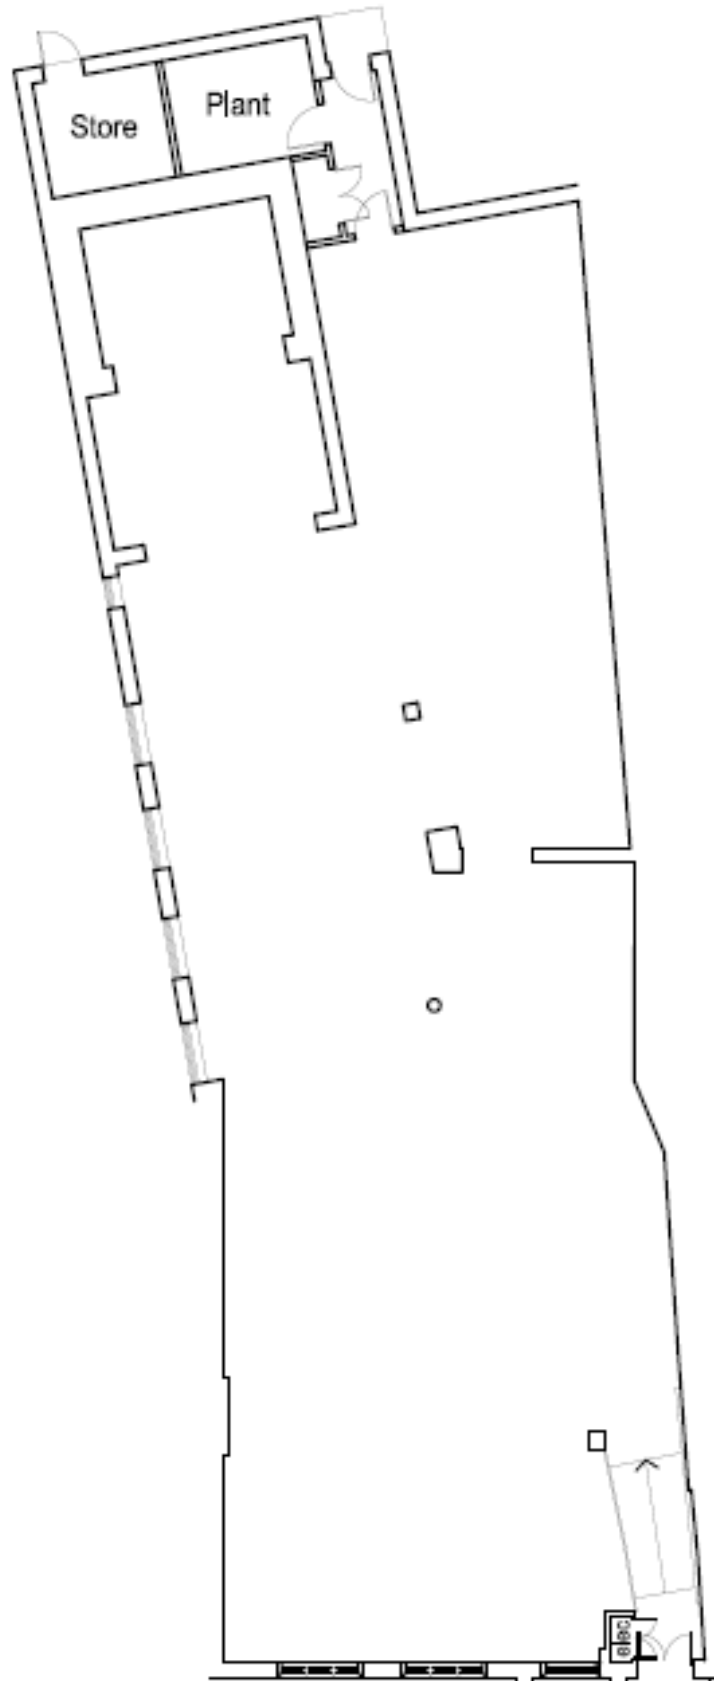

# FLOOR PLAN

Existing Ground Floor Plan  
3,563 sq ft | 331 sq m

OWNED AND MANAGED BY:

**SORBON**  
ESTATES

# FLOOR PLAN

Proposed Ground Floor Plan  
3,563 sq ft | 331 sq m

OWNED AND MANAGED BY:

**SORBON**  
ESTATES